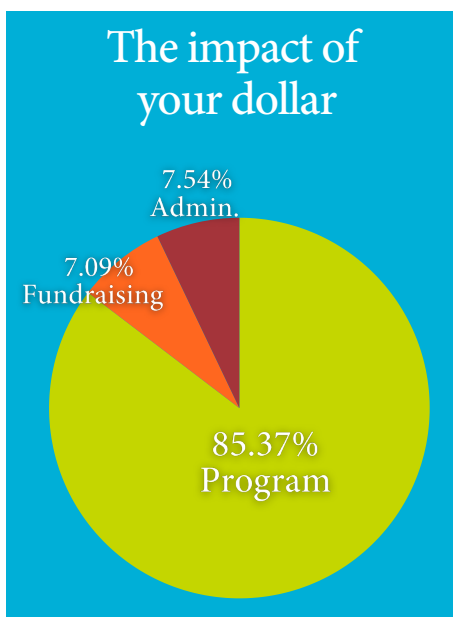

**7** homes under construction or rehabilitation

**121**  Local families served since 1990

**933**   
Financial donations were made in FY 2023

**4** Local families housed this year

**1,544**   
Donors gave in-kind contributions

**I**   
**Habitat for Humanity®**  
**ReStore®**  
ReStore covered 100% of affiliate overhead expenses

**726**  
Volunteers contributed 19,000+ hours

**383**  
Tons of material diverted from landfills by ReStore in FY 2023